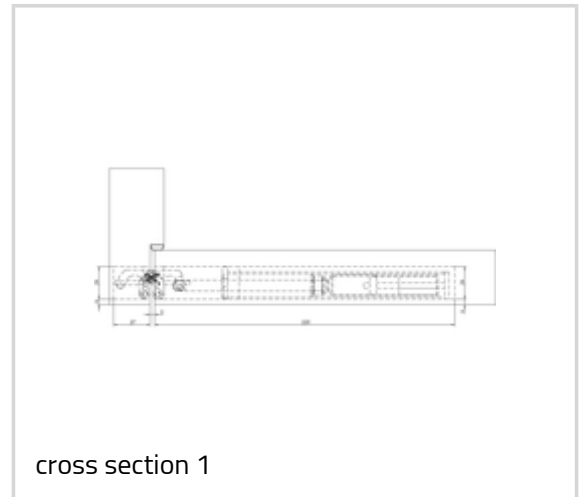

Anselmi - AN 108 3D SC45

The closing power mentioned above refers to the use of one self closing hinge per door leaf (900 x 2100 mm).

The self closing hinge has to be used only in combination with the given hinges and has to be installed at half the height of the door leaf, approximately at the same height of the lock (magnetic lock recommended).

The installation on doors subject to specific norms has to be verified by the customer according to the national law.

Combinations

AN 140 3D FZ

Item

Finish(es)	AN 014-Satin Chrome
OF-NR.	014
VPE	pack of 1
DIN	DIN right and left hand
EAN	8054608700277
Finish(es)	AN 017-Coated Bronze
OF-NR.	017
VPE	pack of 1
DIN	DIN right and left hand
EAN	8054608700185
Finish(es)	AN 018-Black
OF-NR.	018
VPE	pack of 1
DIN	DIN right and left hand
EAN	8054608700284
Finish(es)	AN 035-Antique Bronze
OF-NR.	035
VPE	pack of 1
DIN	DIN right and left hand
EAN	8054608700239
Finish(es)	AN 036-Aluminium Chrome
OF-NR.	036