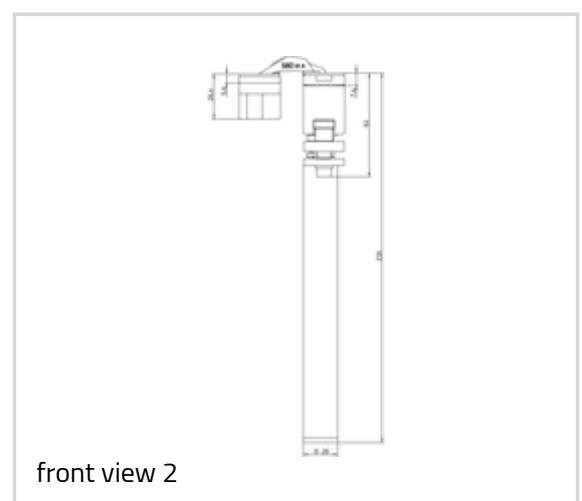

AN 108 3D SC45

with integrated closing and damping function
for residential doors up to 45 kg

Product features

- self closing hinge system with integrated damping function
- closing power up to 45 kg
- completely concealed hinge system
- for timber frames
- for unrebated residential doors
- 3D adjustable (side +/- 1,5 mm, height +/- 2,5 mm, compression +/- 1,0 mm)
- material zamak

Technical details

Attributes	Value
Overall length	110,0 mm
Width (door part)	24,0 mm
Width (frame part)	24,0 mm
Cutter diameter	14,0 or 16,0 mm
Collar ring diameter	25,0 or 27,0 mm
Opening angle	180°

Note

Anselmi - AN 108 3D SC45

The closing power mentioned above refers to the use of one self closing hinge per door leaf (900 x 2100 mm).

The self closing hinge has to be used only in combination with the given hinges and has to be installed at half the height of the door leaf, approximately at the same height of the lock (magnetic lock recommended).