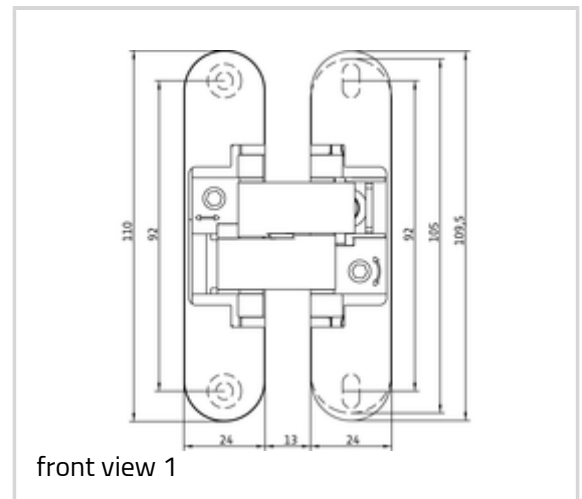

AN 108 3D SC45

with integrated closing and damping function
for residential doors up to 45 kg

Product features

- self closing hinge system with integrated damping function
- closing power up to 45 kg
- completely concealed hinge system
- for timber frames
- for unrebated residential doors
- 3D adjustable (side +/- 1,5 mm, height +/- 2,5 mm, compression +/- 1,0 mm)
- material zamak

Technical details

Attributes	Value
Overall length	110,0 mm
Width (door part)	24,0 mm
Width (frame part)	24,0 mm
Cutter diameter	14,0 or 16,0 mm
Collar ring diameter	25,0 or 27,0 mm
Opening angle	180°

Note

Anselmi - AN 108 3D SC45

The closing power mentioned above refers to the use of one self closing hinge per door leaf (900 x 2100 mm).

The self closing hinge has to be used only in combination with the given hinges and has to be installed at half the height of the door leaf, approximately at the same height of the lock (magnetic lock recommended).

Anselmi - AN 108 3D SC45

VPE	pack of 1
DIN	DIN right and left hand
EAN	8054608700192
Finish(es)	AN 037-Polished Brass
OF-NR.	037
VPE	pack of 1
DIN	DIN right and left hand
EAN	8054608700208
Finish(es)	AN 039-Polished Chrome
OF-NR.	039
VPE	pack of 1
DIN	DIN right and left hand
EAN	8054608700246
Finish(es)	AN 044-Satin Nickel
OF-NR.	044
VPE	pack of 1
DIN	DIN right and left hand
EAN	8054608700215
Finish(es)	AN 049-RAL 9016 Traffic White
OF-NR.	049
VPE	pack of 1
DIN	DIN right and left hand
EAN	8054608700222