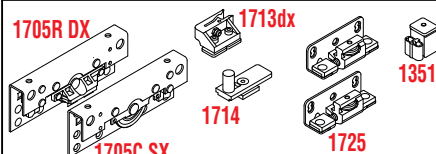

KIT SISTEMA A 3 ANTE / 3 DOORS SYSTEM KIT

KIT 1705/3-1725 DX S - MAX 80 KG