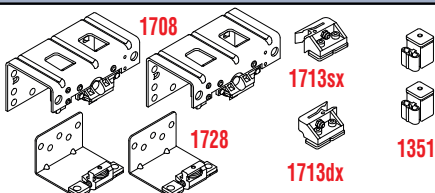

Sistemi scorrevoli per armadi / sliding systems for wardrobes

KIT SISTEMA A 2 ANTE / 2 DOORS SYSTEM KIT

KIT 1705-1725 S - MAX 80 KG

KIT 1706-1726 S - MAX 80 KG

KIT 1707-1727 S - MAX 80 KG

KIT 1708-1728 S - MAX 80 KG

Legenda KIT / Kit Legend

1705	Carrello superiore per anta interna Upper truck for inner door
1705C SX	Carrello superiore SX per anta interna DX Upper left truck for inner right door
1705C DX	Carrello superiore DX per anta interna SX Upper right truck for inner left door
1705R SX	Carrello superiore SX per anta interna SX Upper left truck for inner left door
1705R DX	Carrello superiore DX per anta interna DX Upper right truck for inner right door
1706	Carrello superiore per anta esterna 18/22mm Upper truck for outer door 18/22mm
1707	Carrello superiore per anta esterna 24/26mm Upper truck for outer door 24/26mm
1708	Carrello superiore per anta esterna 30/33mm Upper truck for outer door 30/33mm
1725	Guida inferiore per anta interna Lower guide for inner door
1726	Guida inferiore per anta esterna 18/22mm Lower guide for outer door 18/22mm
1727	Guida inferiore per anta esterna 24/26mm Lower guide for outer door 24/26mm
1728	Guida inferiore per anta esterna 30/33mm Lower guide for outer door 30/33mm
1713sx	Fermo statico superiore sinistro Upper left static stopper
1713dx	Fermo statico superiore destro Upper right static stopper
1714	Paracolpi Stopper
1351	Fermo statico inferiore Lower static stopper