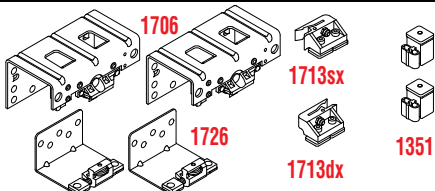

Armadio a due ante con fermi statici in apertura e chiusura Two-doors wardrobe with closing and opening static stoppers

Armadio a tre ante con fermi statici in apertura e chiusura Three-doors wardrobe with closing and opening static stoppers

Sistemi scorrevoli per armadi / sliding systems for wardrobes

KIT SISTEMA A 2 ANTE / 2 DOORS SYSTEM KIT

KIT 1705-1725 S - MAX 80 KG

KIT 1706-1726 S - MAX 80 KG

KIT 1707-1727 S - MAX 80 KG

KIT 1708-1728 S - MAX 80 KG