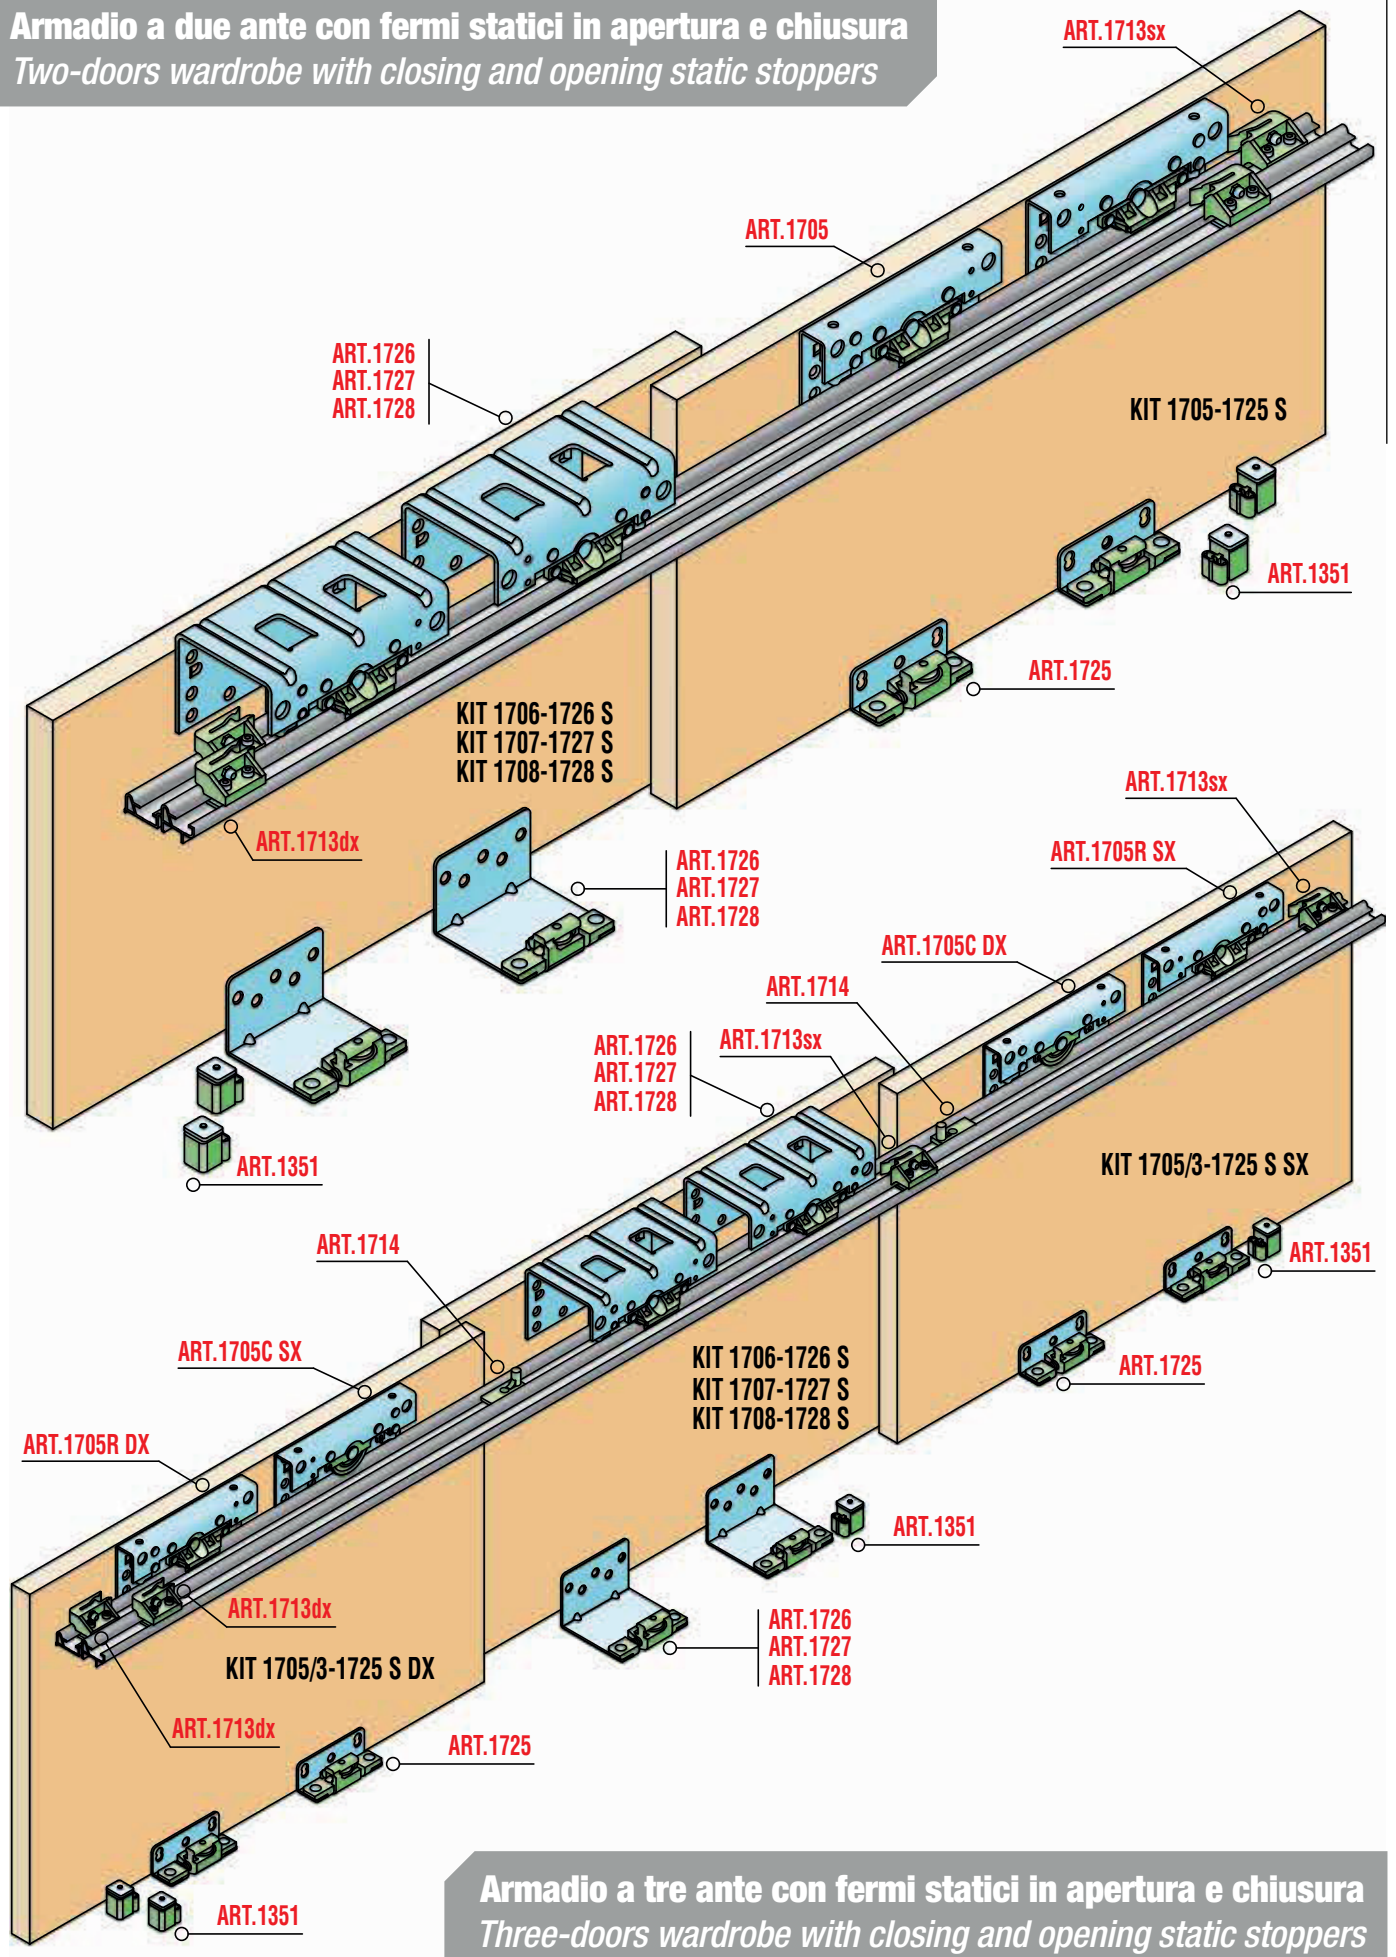

Armadio a due ante con fermi statici in apertura e chiusura Two-doors wardrobe with closing and opening static stoppers

Armadio a tre ante con fermi statici in apertura e chiusura Three-doors wardrobe with closing and opening static stoppers

Sistemi scorrevoli per armadi / sliding systems for wardrobes

KIT SISTEMA A 2 ANTE / 2 DOORS SYSTEM KIT

KIT 1705-1725 S - MAX 80 KG

KIT 1706-1726 S - MAX 80 KG

KIT 1707-1727 S - MAX 80 KG

KIT 1708-1728 S - MAX 80 KG

Legenda KIT / Kit Legend

1705	Carrello superiore per anta interna Upper truck for inner door
1705C SX	Carrello superiore SX per anta interna DX Upper left truck for inner right door
1705C DX	Carrello superiore DX per anta interna SX Upper right truck for inner left door
1705R SX	Carrello superiore SX per anta interna SX Upper left truck for inner left door
1705R DX	Carrello superiore DX per anta interna DX Upper right truck for inner right door
1706	Carrello superiore per anta esterna 18/22mm Upper truck for outer door 18/22mm
1707	Carrello superiore per anta esterna 24/26mm Upper truck for outer door 24/26mm
1708	Carrello superiore per anta esterna 30/33mm Upper truck for outer door 30/33mm
1725	Guida inferiore per anta interna Lower guide for inner door
1726	Guida inferiore per anta esterna 18/22mm Lower guide for outer door 18/22mm
1727	Guida inferiore per anta esterna 24/26mm Lower guide for outer door 24/26mm
1728	Guida inferiore per anta esterna 30/33mm Lower guide for outer door 30/33mm
1713sx	Fermo statico superiore sinistro Upper left static stopper
1713dx	Fermo statico superiore destro Upper right static stopper
1714	Paracolpi Stopper
1351	Fermo statico inferiore Lower static stopper

N = SORMONTO SPALLA MOBILE / WARDROBE SIDE OVERLAP