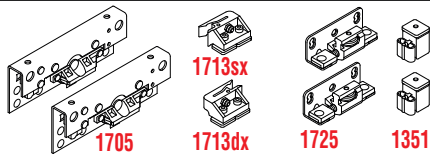

Armadio a due ante con fermi statici in apertura e chiusura Two-doors wardrobe with closing and opening static stoppers

Armadio a tre ante con fermi statici in apertura e chiusura Three-doors wardrobe with closing and opening static stoppers

Sistemi scorrevoli per armadi / sliding systems for wardrobes

KIT SISTEMA A 2 ANTE / 2 DOORS SYSTEM KIT

KIT 1705-1725 S - MAX 80 KG

KIT 1706-1726 S - MAX 80 KG

KIT 1707-1727 S - MAX 80 KG

KIT 1708-1728 S - MAX 80 KG