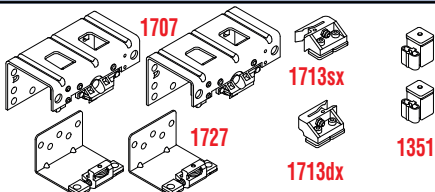

Sistemi scorrevoli per armadi / sliding systems for wardrobes

KIT SISTEMA A 2 ANTE / 2 DOORS SYSTEM KIT

KIT 1705-1725 S - MAX 80 KG

KIT 1706-1726 S - MAX 80 KG

KIT 1707-1727 S - MAX 80 KG

KIT 1708-1728 S - MAX 80 KG

Legenda KIT / Kit Legend

1705	Carrello superiore per anta interna Upper truck for inner door
1705C SX	Carrello superiore SX per anta interna DX Upper left truck for inner right door
1705C DX	Carrello superiore DX per anta interna SX Upper right truck for inner left door
1705R SX	Carrello superiore SX per anta interna SX Upper left truck for inner left door
1705R DX	Carrello superiore DX per anta interna DX Upper right truck for inner right door
1706	Carrello superiore per anta esterna 18/22mm Upper truck for outer door 18/22mm
1707	Carrello superiore per anta esterna 24/26mm Upper truck for outer door 24/26mm
1708	Carrello superiore per anta esterna 30/33mm Upper truck for outer door 30/33mm
1725	Guida inferiore per anta interna Lower guide for inner door
1726	Guida inferiore per anta esterna 18/22mm Lower guide for outer door 18/22mm
1727	Guida inferiore per anta esterna 24/26mm Lower guide for outer door 24/26mm
1728	Guida inferiore per anta esterna 30/33mm Lower guide for outer door 30/33mm
1713sx	Fermo statico superiore sinistro Upper left static stopper
1713dx	Fermo statico superiore destro Upper right static stopper
1714	Paracolpi Stopper
1351	Fermo statico inferiore Lower static stopper